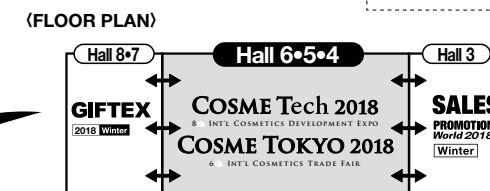

FLOOR PLAN (preliminary)

Dates: January 24 [Wed]–26 [Fri], 2018 Venue: Makuhari Messe, Japan Organised by: Reed Exhibitions Japan Ltd.

("b." stands for booth(s))
1 booth = 18sqm

Japan's Largest* with 800 Exhibitors**

**Largest* in reference to the exhibitor number of trade shows with the same concept. **Forecast

※The layout and lines of exhibitions are subject to change. ※ indicates a pillar.

COSME TOKYO 2018

6th INT'L COSMETICS TRADE FAIR